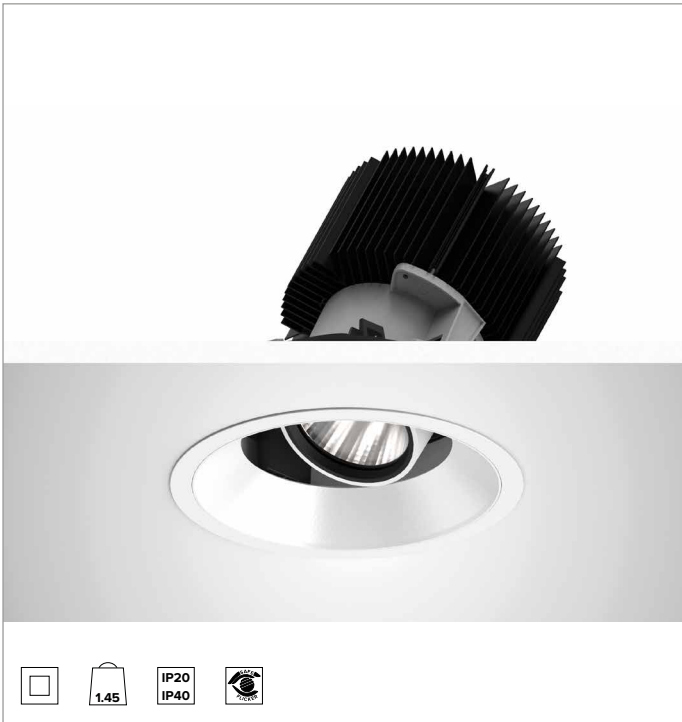

1T8596EL | CCTEVO ARCHITECTURAL 160

Adjustable recessed LED projector in a trim version

		2700K	H(m)	D(m)	E _{max} (lx)	
		Ra90		33°		
		Fixture Power	74W	1	0.60	13543
		Source Flux	7078lm	2	1.20	3386
		Fixture Flux	5134lm	3	1.80	1505
		Efficacy	70lm/W	4	2.40	846
TS1281	I _{max} =1913cd/klm	I _{max}	13543cd	5	3.00	542

CCT nominal: 2700K

Lifetime (L80/B10): >50000h tq +25°C

ILLUMINOTECHNICAL CHARACTERISTICS

FL - precision optics with a black silicone cut off ring. Version with a convex faceted highly reflective anodised aluminium reflector and a holographic diffusion filter. UGR<19 (EN 12464-1).

Optic: REFLECTOR

Beam angles: FL (33°)

Optical efficiency: 73%

Fixture flux: 5134lm

Luminous efficacy: 70lm/W

Photobiological safety: Compliant with RG1 low risk group

MECHANICAL CHARACTERISTICS

Die-cast white painted anodised aluminium body and dissipator. White colour cover. The optical unit can be adjusted up to 30° on the vertical plane with a mechanical beam locking system and a graduated scale, and 358° on the horizontal plane. Trim version with an integrated white ring.

Colour and finish: Plaster white

Weight: 1.45Kg

Version: TRIM HO

Degree of protection: IP20 for recessed part

Degree of protection: IP40 for exposed part

ELECTRICAL CHARACTERISTICS

Integrated electronic ON-OFF driver.