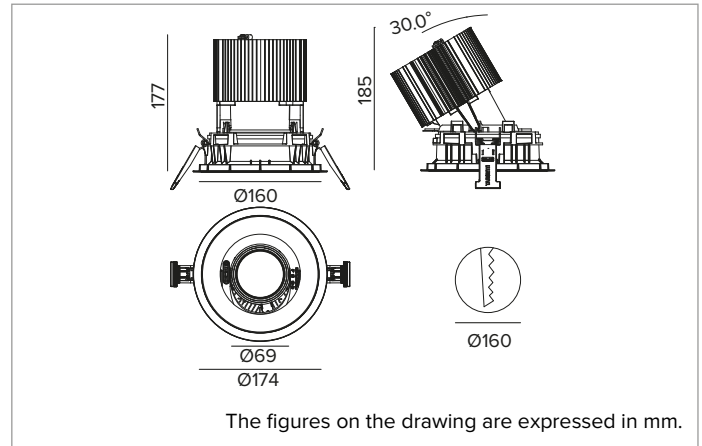

1T8596EL | CCTEVO ARCHITECTURAL 160

Adjustable recessed LED projector in a trim version

		2700K	H(m)	D(m)	E _{max} (lx)	
		Ra90		33°		
		Fixture Power	74W	1	0.60	13543
		Source Flux	7078lm	2	1.20	3386
		Fixture Flux	5134lm	3	1.80	1505
		Efficacy	70lm/W	4	2.40	846
TS1281	I _{max} =1913cd/klm	I _{max}	13543cd	5	3.00	542

Optic: REFLECTOR

Beam angles: FL (33°)

Optical efficiency: 73%

Fixture flux: 5134lm

Luminous efficacy: 70lm/W

Photobiological safety: Compliant with RG1 low risk group

MECHANICAL CHARACTERISTICS

Die-cast white painted anodised aluminium body and dissipator. White colour cover. The optical unit can be adjusted up to 30° on the vertical plane with a mechanical beam locking system and a graduated scale, and 358° on the horizontal plane. Trim version with an integrated white ring.

Colour and finish: Plaster white

Weight: 1.45Kg

Version: TRIM HO

Degree of protection: IP20 for recessed part

Degree of protection: IP40 for exposed part

ELECTRICAL CHARACTERISTICS

Integrated electronic ON-OFF driver.